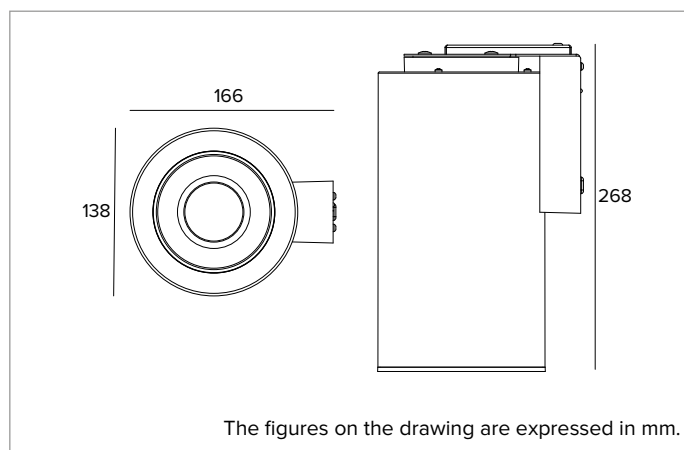

# 1T9743EL | CTEVO TUBE 140 Wall LED wall mounted fixture with direct light emission

		4000K	H(m)	D(m)	Emax(lx)
		Ra90		75°	
Fixture Power	13W	1	1.52	779	
Source Flux	1836lm	2	3.04	195	
Fixture Flux	995lm	3	4.57	87	
Efficacy	76lm/W	4	6.09	49	
TS1540	Imax=424cd/klm	Imax	779cd	5	7.61
				31	